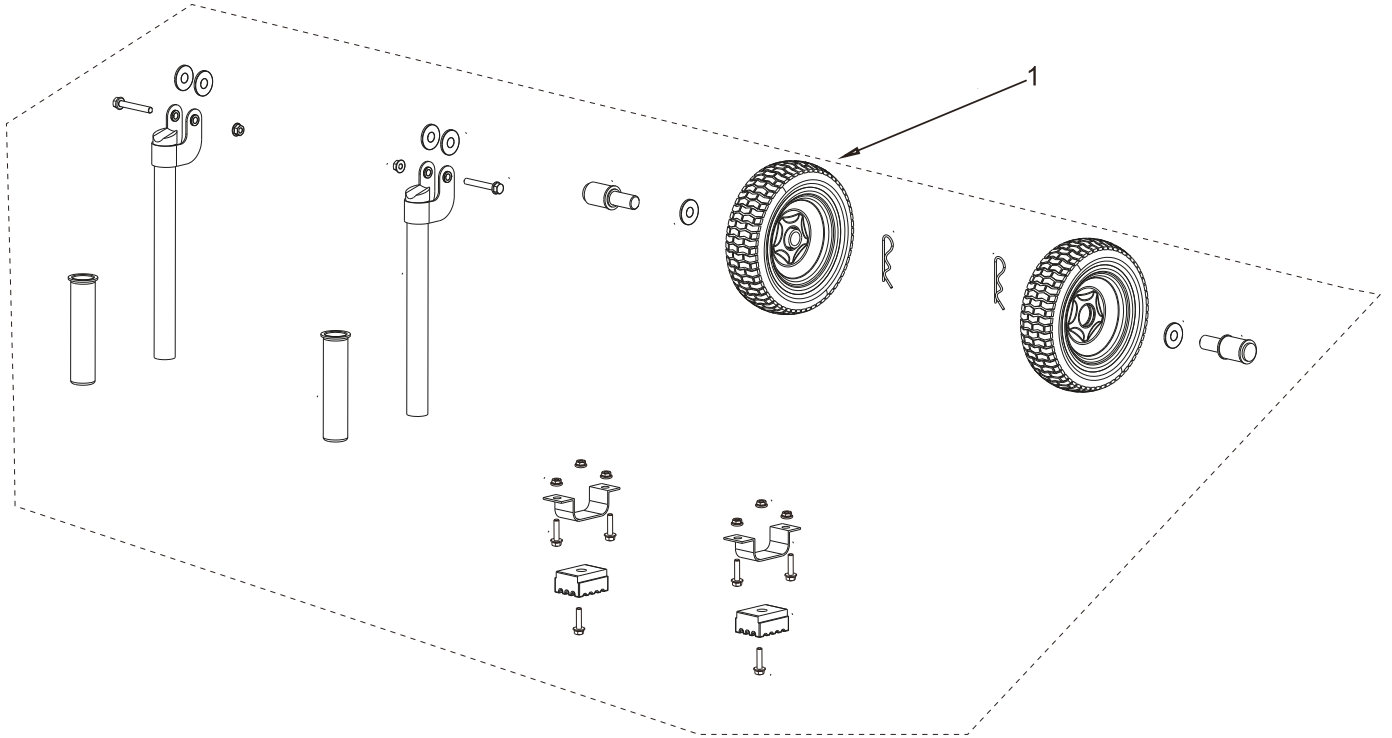

WHEEL AND HANDLE SET

REF #	DESCRIPTION	QTY	PART #
1	WHEEL AND HANDLE SET	2	PA-P85561011