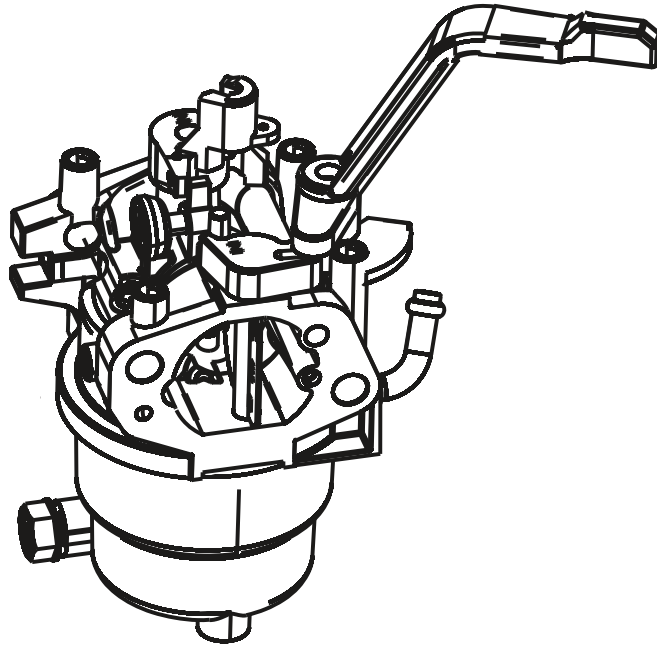

PARTS BREAKDOWN GENERATOR

MODEL: PA-GH7000

CRANKCASE

REF #	DESCRIPTION	QTY	PART #
1	MAGNETIC DIPSTICK	1	PA-P85561017
2	LOW OIL SENSOR	1	PA-P85561092

PARTS BREAKDOWN GENERATOR

MODEL: PA-GH7000

ENGINE STARTER

REF #	DESCRIPTION	QTY	PART #
1	RECOIL ASSEMBLY	1	PA-P85561018

PARTS BREAKDOWN GENERATOR

MODEL: PA-GH7000

VALVE ASSEMBLY

REF #	DESCRIPTION	QTY	PART #
1	VALVE ASSEMBLY	1	PA-P85561089

PARTS BREAKDOWN GENERATOR

MODEL: PA-GH7000

THROTTLE SPRINGS

REF #	DESCRIPTION	QTY	PART #
1	ROD, SPRINGS, AND THROTTLE ADJUSTMENT	1	PA-P85561090

CARBURETOR PARTS

REF #	DESCRIPTION	QTY	PART #
1	CARBURETOR ASSEMBLY	1	PA-P85561014

PARTS BREAKDOWN GENERATOR

FUEL PARTS

REF #	DESCRIPTION	QTY	PART #
1	FUEL TANK COVER ASSEMBLY	1	PA-P85561013

CONTROL PANEL

REF #	DESCRIPTION	QTY	PART #
1	ENGINE SWITCH	1	PA-P85561135
2	DC THERMAL PROTECTION 8A	1	PA-P85561147
3	LED SWITCH	1	PA-P85561136
4	DC12V	1	PA-P85561148
5	LED LIGHT	1	PA-P85561137
6	AC RECEPTACLE(GFCI) AC125V/20A	3	PA-P85561146
7	PROTECTOR 20A	3	PA-P85561141
8	PROTECTOR 30A	2	PA-P85561149
9	AC RECEPTACLE AC125V250V/30A	1	PA-P85561145
10	CIRCUIT BREAKER 2P-23A	1	PA-P85561150
11	VOLTAGE SWITCH	1	PA-P85561143
12	RECTIFIER BRIDGE	1	PA-P85561149
13	DC08	1	PA-P85561142