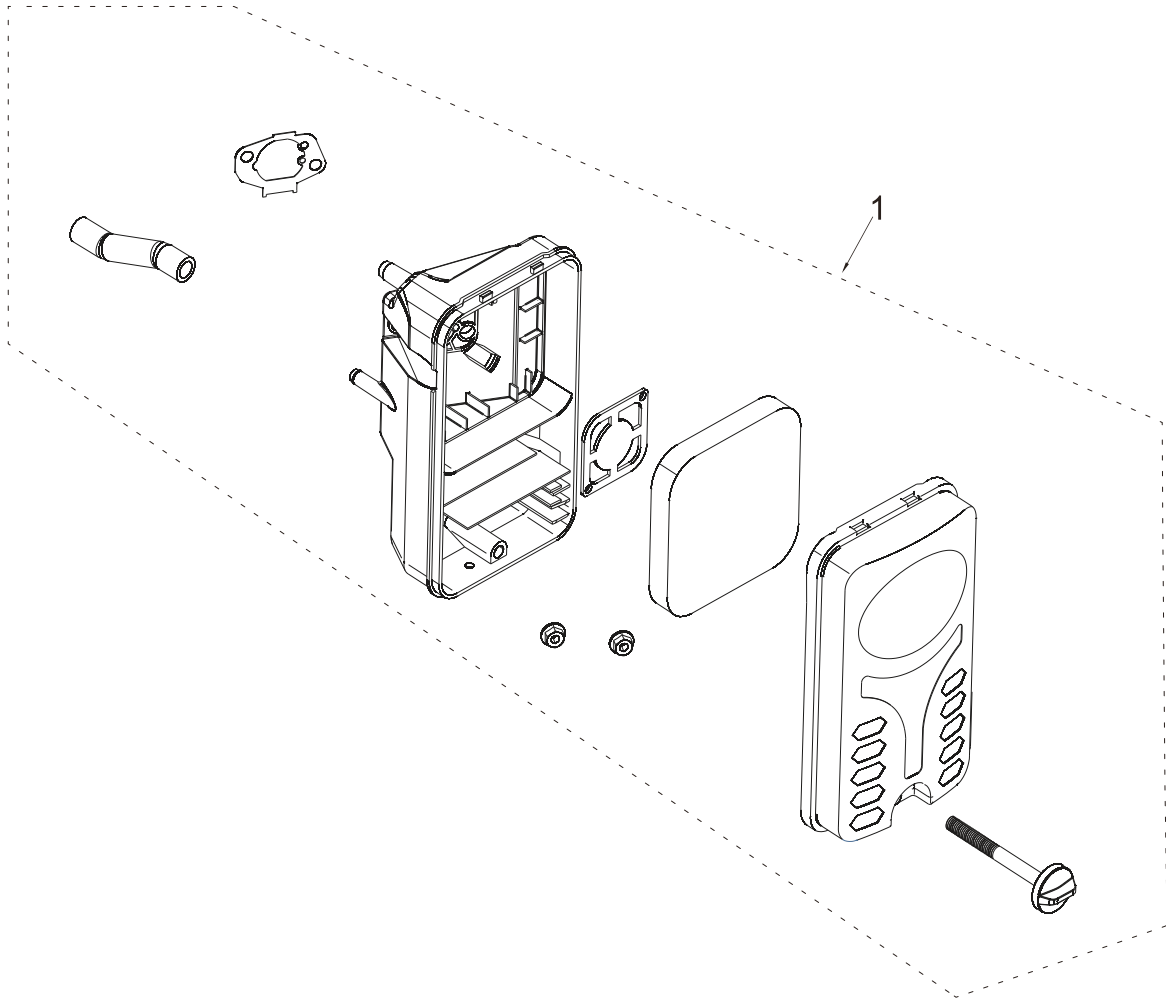

AIR CLEANER

REF #	DESCRIPTION	QTY	PART #
1	AIR CLEANER ASSEMBLY	1	PA-P85561015