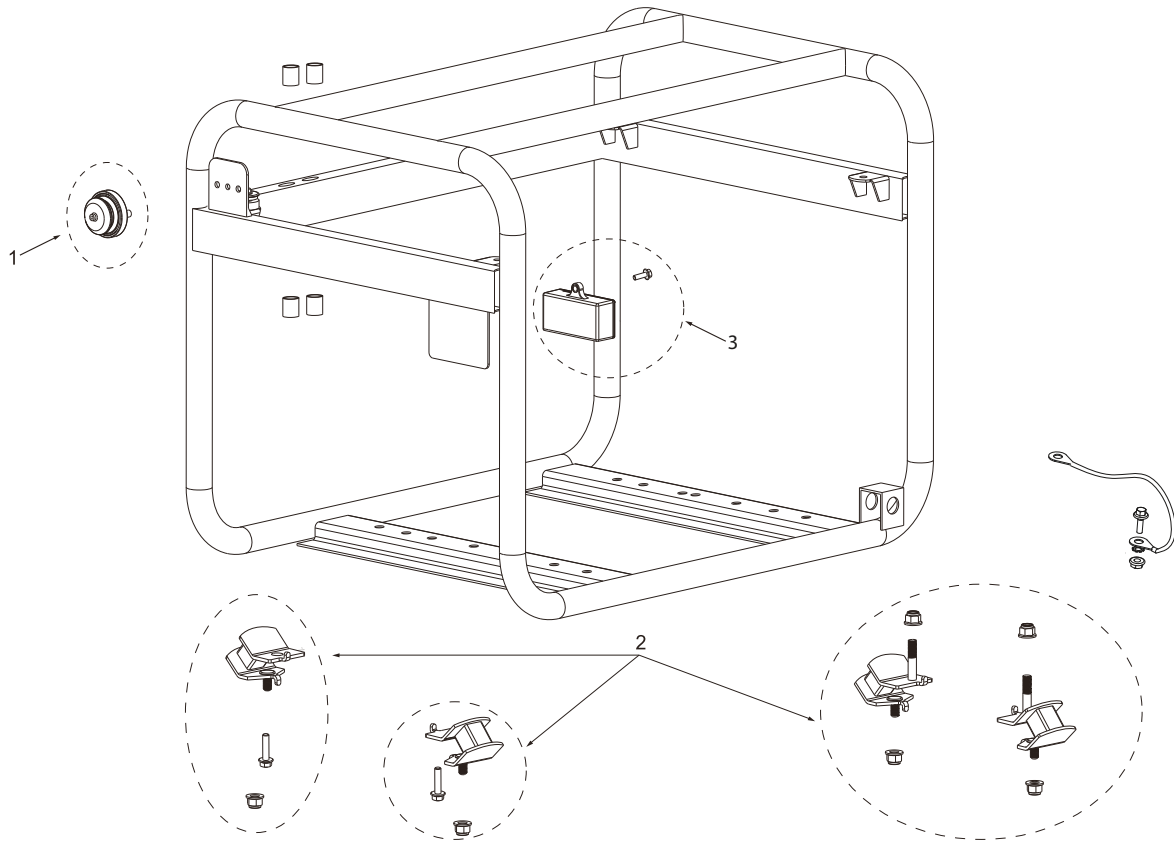

MODEL: PA-GH7000

THROTTLE SPRINGS

REF #	DESCRIPTION	QTY	PART #
1	ROD, SPRINGS, AND THROTTLE ADJUSTMENT	1	PA-P85561090

CARBURETOR PARTS

REF #	DESCRIPTION	QTY	PART #
1	CARBURETOR ASSEMBLY	1	PA-P85561014

PARTS BREAKDOWN GENERATOR

MODEL: PA-GH7000

AIR CLEANER

REF #	DESCRIPTION	QTY	PART #
1	AIR CLEANER ASSEMBLY	1	PA-P85561015

AVR AND BRUSHES

↑
1

↑
2

REF #	DESCRIPTION	QTY	PART #
1	AVR & BRUSHES	1	PA-P85561016
2	ALTERNATOR TAIL COVER	1	PA-P85561093

FRAME PARTS

REF #	DESCRIPTION	QTY	PART #
1	COLD WEATHER PRIMER	1	PA-P85561005
2	SHOCK ABSORBER SET	1	PA-P85561091
3	CO ALARM	1	PA-P85561006

WHEEL AND HANDLE SET

REF #	DESCRIPTION	QTY	PART #
1	WHEEL AND HANDLE SET	2	PA-P85561011