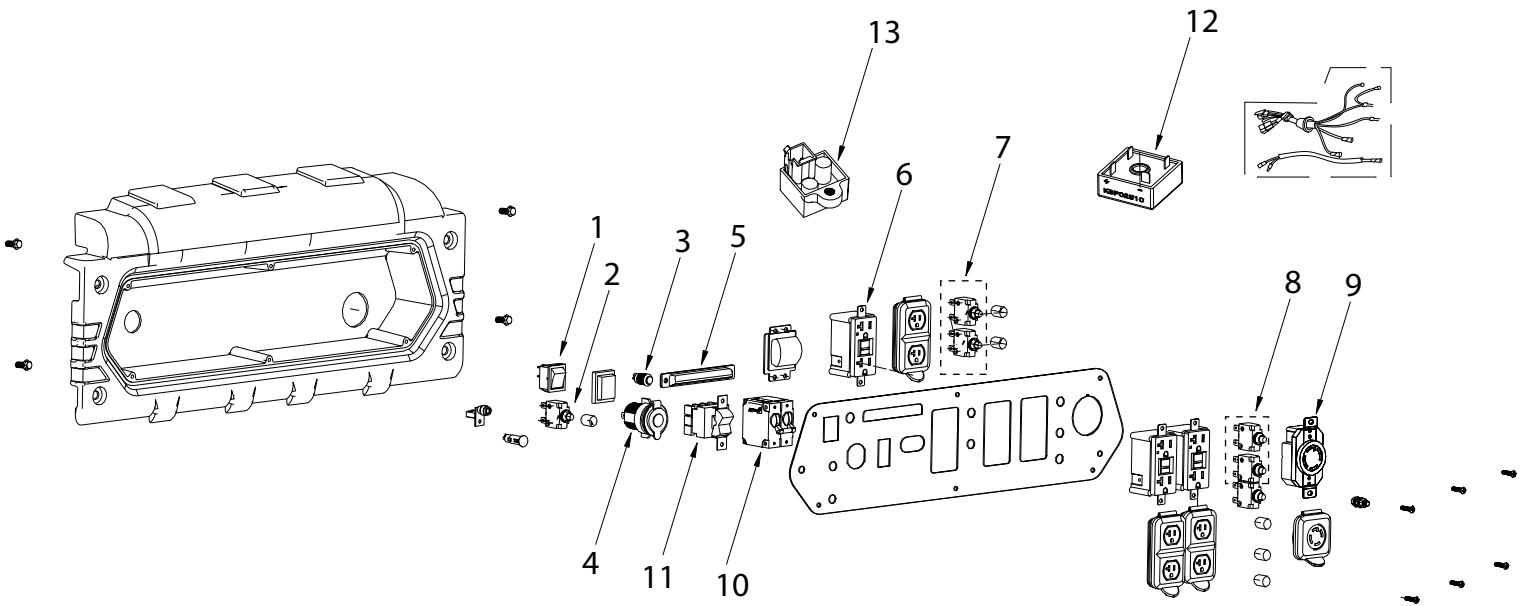

MODEL: PA-GH7000

THROTTLE SPRINGS

REF #	DESCRIPTION	QTY	PART #
1	ROD, SPRINGS, AND THROTTLE ADJUSTMENT	1	PA-P85561090

CARBURETOR PARTS

REF #	DESCRIPTION	QTY	PART #
1	CARBURETOR ASSEMBLY	1	PA-P85561014

PARTS BREAKDOWN GENERATOR

MODEL: PA-GH7000

AIR CLEANER

REF #	DESCRIPTION	QTY	PART #
1	AIR CLEANER ASSEMBLY	1	PA-P85561015

AVR AND BRUSHES

↑
1

↑
2

REF #	DESCRIPTION	QTY	PART #
1	AVR & BRUSHES	1	PA-P85561016
2	ALTERNATOR TAIL COVER	1	PA-P85561093

FRAME PARTS

REF #	DESCRIPTION	QTY	PART #
1	COLD WEATHER PRIMER	1	PA-P85561005
2	SHOCK ABSORBER SET	1	PA-P85561091
3	CO ALARM	1	PA-P85561006

WHEEL AND HANDLE SET

REF #	DESCRIPTION	QTY	PART #
1	WHEEL AND HANDLE SET	2	PA-P85561011

FUEL PARTS

REF #	DESCRIPTION	QTY	PART #
1	FUEL TANK COVER ASSEMBLY	1	PA-P85561013

CONTROL PANEL

REF #	DESCRIPTION	QTY	PART #
1	ENGINE SWITCH	1	PA-P85561135
2	DC THERMAL PROTECTION 8A	1	PA-P85561147
3	LED SWITCH	1	PA-P85561136
4	DC12V	1	PA-P85561148
5	LED LIGHT	1	PA-P85561137
6	AC RECEPTACLE(GFCI) AC125V/20A	3	PA-P85561146
7	PROTECTOR 20A	3	PA-P85561141
8	PROTECTOR 30A	2	PA-P85561149
9	AC RECEPTACLE AC125V250V/30A	1	PA-P85561145
10	CIRCUIT BREAKER 2P-23A	1	PA-P85561150
11	VOLTAGE SWITCH	1	PA-P85561143
12	RECTIFIER BRIDGE	1	PA-P85561149
13	DC08	1	PA-P85561142