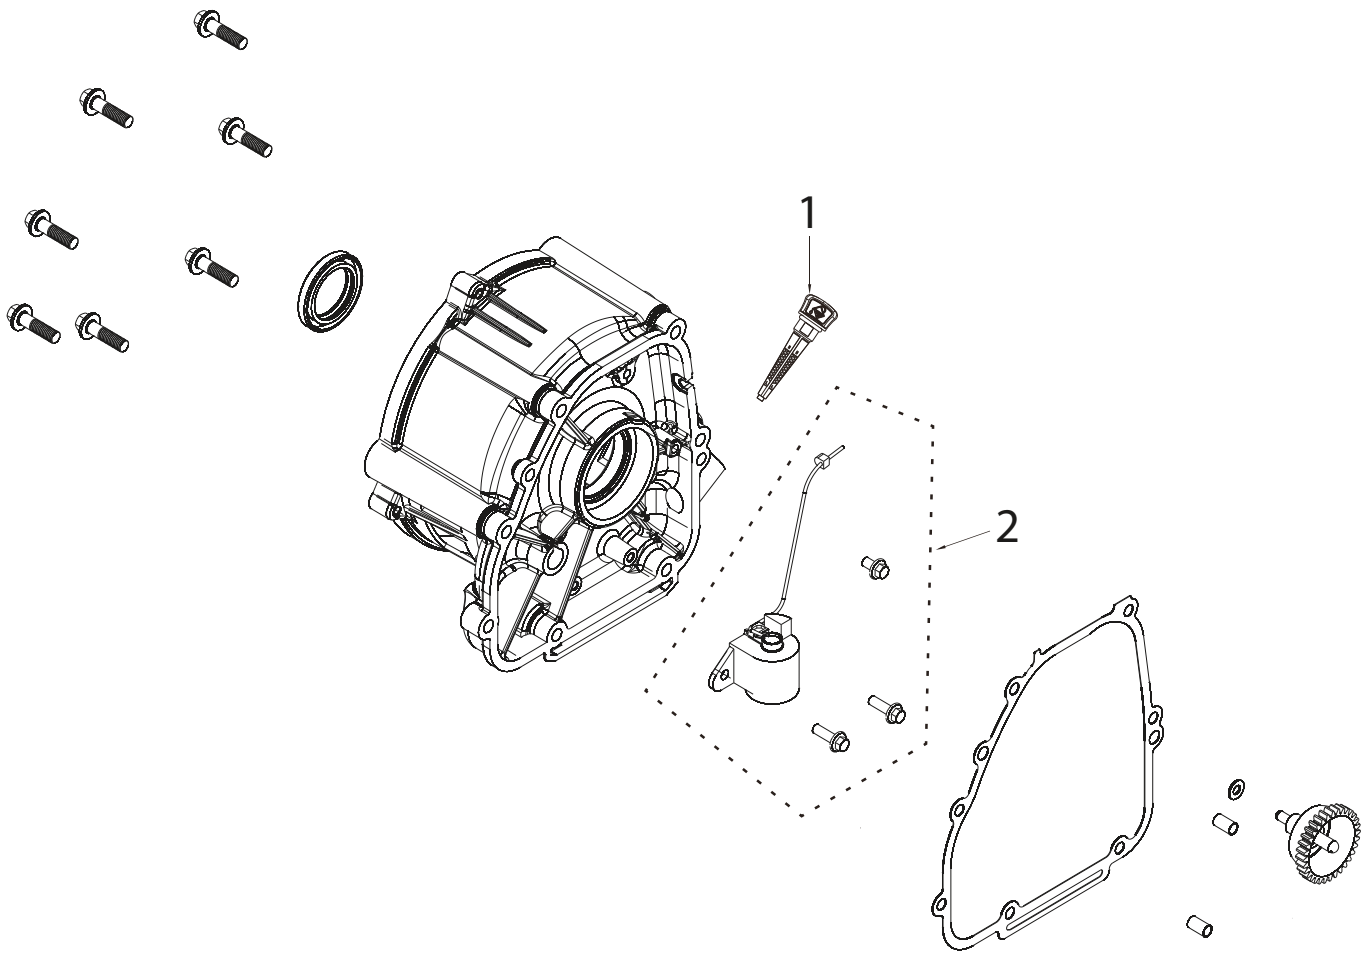

PARTS BREAKDOWN GENERATOR

MODEL: PA-GH7000

CRANKCASE

REF #	DESCRIPTION	QTY	PART #
1	MAGNETIC DIPSTICK	1	PA-P85561017
2	LOW OIL SENSOR	1	PA-P85561092

PARTS BREAKDOWN GENERATOR

MODEL: PA-GH7000

ENGINE STARTER

REF #	DESCRIPTION	QTY	PART #
1	RECOIL ASSEMBLY	1	PA-P85561018

PARTS BREAKDOWN GENERATOR

MODEL: PA-GH7000

VALVE ASSEMBLY

REF #	DESCRIPTION	QTY	PART #
1	VALVE ASSEMBLY	1	PA-P85561089

PARTS BREAKDOWN GENERATOR

MODEL: PA-GH7000

THROTTLE SPRINGS

REF #	DESCRIPTION	QTY	PART #
1	ROD, SPRINGS, AND THROTTLE ADJUSTMENT	1	PA-P85561090

CARBURETOR PARTS

REF #	DESCRIPTION	QTY	PART #
1	CARBURETOR ASSEMBLY	1	PA-P85561014

PARTS BREAKDOWN GENERATOR

FUEL PARTS

REF #	DESCRIPTION	QTY	PART #
1	FUEL TANK COVER ASSEMBLY	1	PA-P85561013

CONTROL PANEL

REF #	DESCRIPTION	QTY	PART #
1	ENGINE SWITCH	1	PA-P85561135
2	DC THERMAL PROTECTION 8A	1	PA-P85561147
3	LED SWITCH	1	PA-P85561136
4	DC12V	1	PA-P85561148
5	LED LIGHT	1	PA-P85561137
6	AC RECEPTACLE(GFCI) AC125V/20A	3	PA-P85561146
7	PROTECTOR 20A	3	PA-P85561141
8	PROTECTOR 30A	2	PA-P85561149
9	AC RECEPTACLE AC125V250V/30A	1	PA-P85561145
10	CIRCUIT BREAKER 2P-23A	1	PA-P85561150
11	VOLTAGE SWITCH	1	PA-P85561143
12	RECTIFIER BRIDGE	1	PA-P85561149
13	DC08	1	PA-P85561142