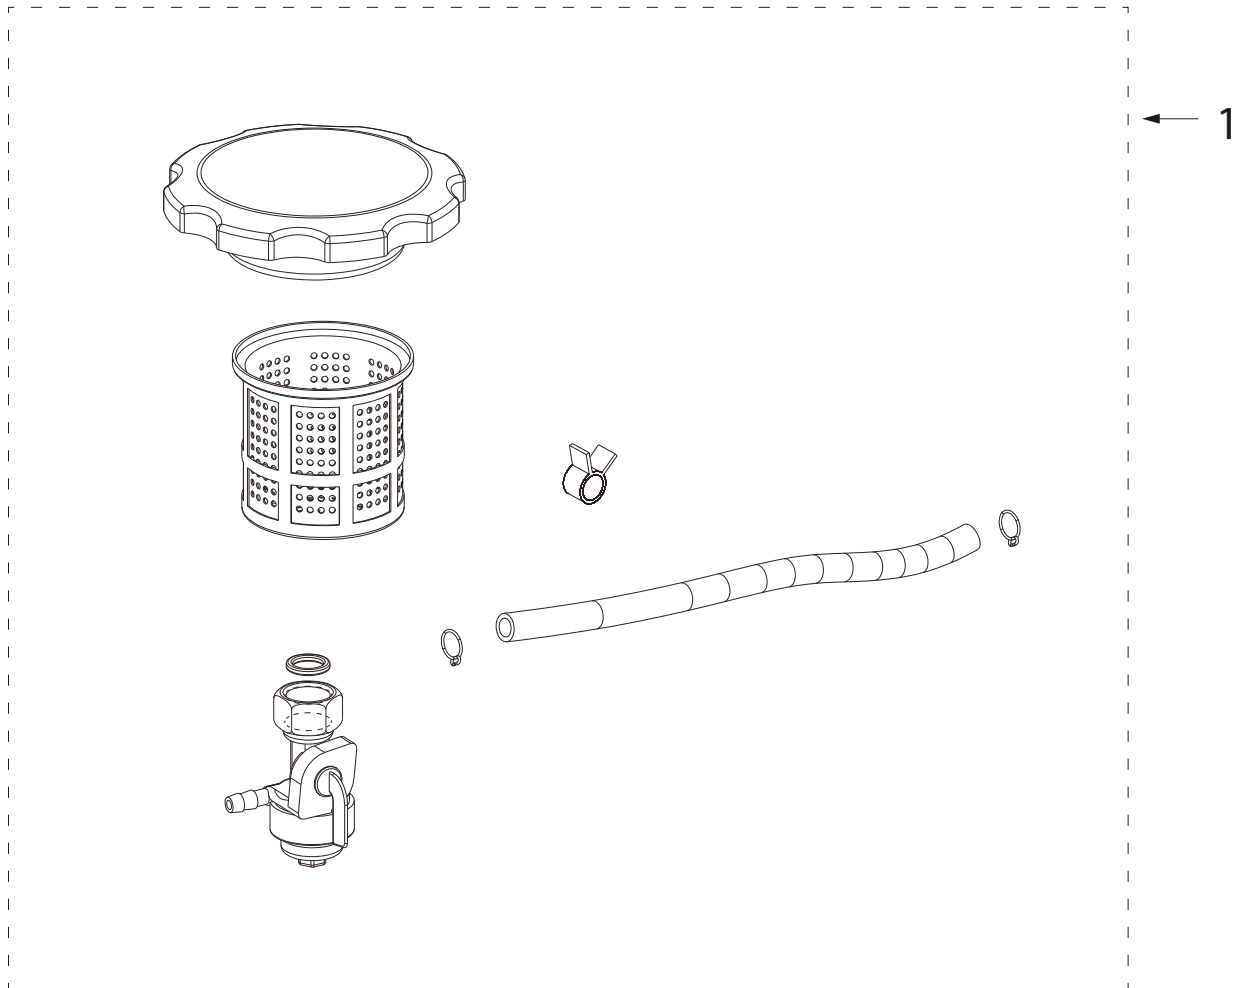

FRAME PARTS

REF #	DESCRIPTION	QTY	PART #
1	COLD WEATHER PRIMER	1	PA-P85561005
2	SHOCK ABSORBER SET	1	PA-P85561091
3	CO ALARM	1	PA-P85561006

WHEEL AND HANDLE SET

REF #	DESCRIPTION	QTY	PART #
1	WHEEL AND HANDLE SET	2	PA-P85561011

FUEL PARTS

REF #	DESCRIPTION	QTY	PART #
1	FUEL TANK COVER ASSEMBLY	1	PA-P85561013

CONTROL PANEL

REF #	DESCRIPTION	QTY	PART #
1	ENGINE SWITCH	1	PA-P85561135
2	DC THERMAL PROTECTION 8A	1	PA-P85561147
3	LED SWITCH	1	PA-P85561136
4	DC12V	1	PA-P85561148
5	LED LIGHT	1	PA-P85561137
6	AC RECEPTACLE(GFCI) AC125V/20A	3	PA-P85561146
7	PROTECTOR 20A	3	PA-P85561141
8	PROTECTOR 30A	2	PA-P85561149
9	AC RECEPTACLE AC125V250V/30A	1	PA-P85561145
10	CIRCUIT BREAKER 2P-23A	1	PA-P85561150
11	VOLTAGE SWITCH	1	PA-P85561143
12	RECTIFIER BRIDGE	1	PA-P85561149
13	DC08	1	PA-P85561142